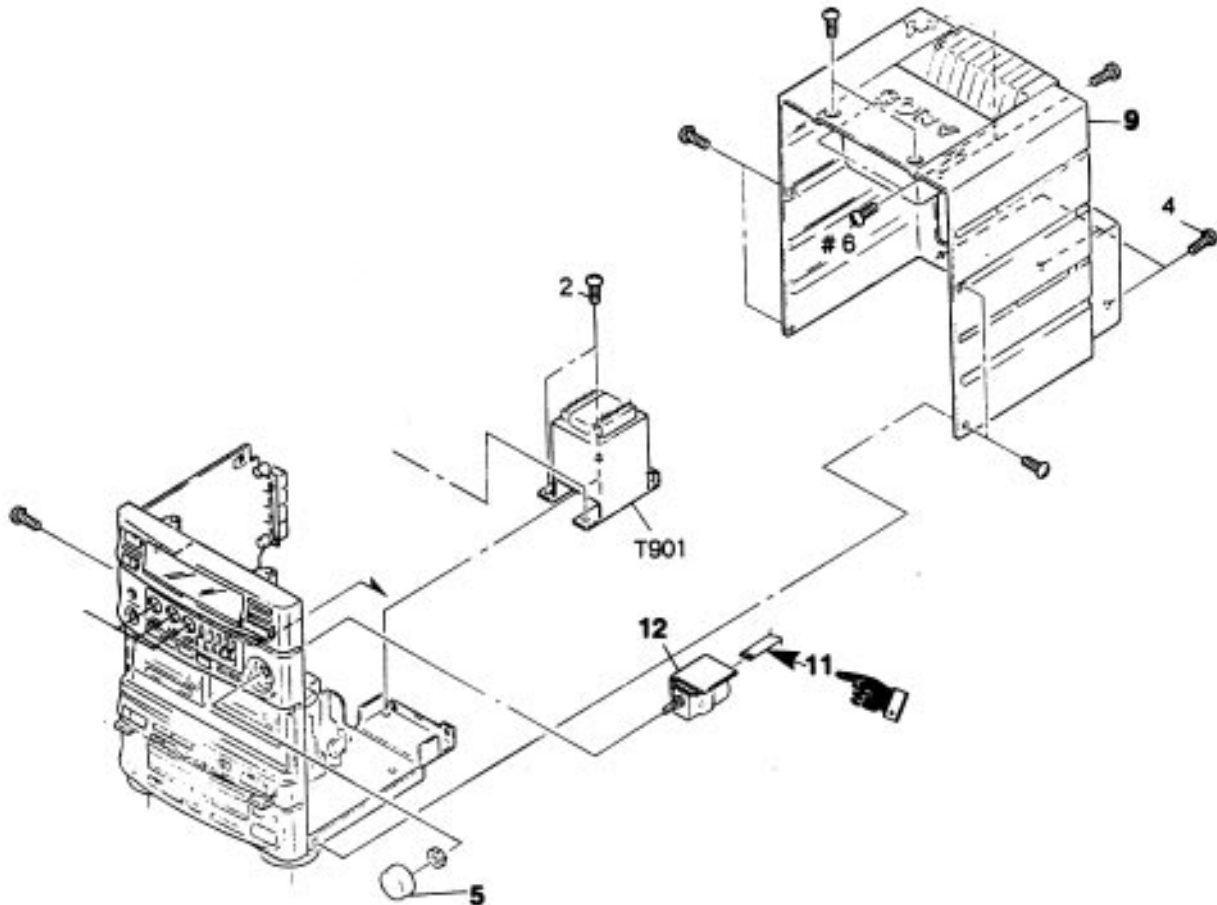

Date: May 25, 1995

Symptom:

(**)

Please note the following part number correction.

Solution:

REF	DESCRIPTION	PART NUMBER	
		INCORRECT	CORRECT
11	13 PIN FLEX CABLE	1-690-970-31	1-751-042-31

Filename: HFP0440.SB
Directory: J:\SBDOC\MAY95
Template: C:\WINWORD\TEMPLATE\S_BULL.DOT
Title:
Subject:
Author:
Keywords:
Comments:
Creation Date: 05/25/95 8:45 AM
Revision Number: 3
Last Saved On: 05/25/95 8:46 AM
Last Saved By: Hoyt Wing Lee
Total Editing Time: 1 Minute
Last Printed On: 04/01/96 9:48 AM
As of Last Complete Printing
Number of Pages: 3
Number of Words: 100 (approx.)
Number of Characters: 572 (approx.)